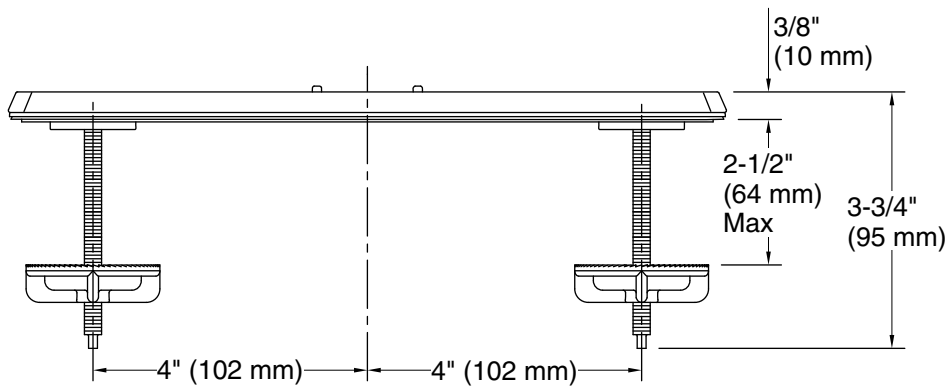

Features

- For use with three-hole kitchen sinks
- Coordinates with the Graze™ kitchen faucet collection

Material

- Premium metal construction for durability and reliability
- KOHLER finishes resist corrosion and tarnishing

Technical Information

All product dimensions are nominal.

Drain included: No